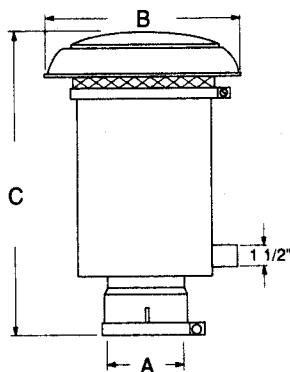

# PRECLEANER with Chaff Screen

Includes: Mounting Clamp, Hose Clamp and 5' Flex Tube

PART NUMBER	A	B	C
PC 1900	1-1/2"	5"	8"
PC 2000	2"	5"	8"
PC 2005	2-1/8"	5"	8"
PC 2010	2-1/4"	5"	8"
PC 2020	2-1/2"	5"	8"
PC 2030	2-3/4"	6"	10"
PC 2030-1	2-3/4"	6"	10"
PC 2040	3"	6"	10"
PC 2040-1	3"	6"	8-1/4"
PC 2050	3-3/4"	7"	12-1/4"
PC 2060	4"	7"	12-1/4"
PC 2060-4	4"	7"	10-1/4"
PC 2070	4-1/2"	7-1/2"	13-1/2"
PC 2070-3	4-1/2"	7-1/2"	10-1/4"
PC 2080	5"	7-1/2"	13-1/2"
PC 2080-2	5"	7-1/2"	15-3/4" sp
PC 2085	5-1/2"	9"	18-3/4"
PC 2090	6"	9"	14-3/4"
PC 2095	7"	9-1/2"	14-3/4"

PART NUMBER	A	B	C
PC 2000A	2"	8-1/2"	10"
PC 2005A	2-1/8"	8-1/2"	10"
PC 2010A	2-1/4"	8-1/2"	10"
PC 2020A	2-1/2"	8-1/2"	10"
PC 2030A	2-3/4"	10"	12-1/2"
PC 2040A	3"	10"	12-1/2"
PC 2050A	3-3/4"	12"	16"
PC 2060A	4"	12"	16"
PC 2070A	4-1/2"	12"	17"
PC 2080A	5"	12"	17"
PC 2085A	5-1/2"	12-1/2"	23-1/4"
PC 2090A	6"	12-1/2"	19-1/4"
PC 2095A	7"	14"	19-1/4"

PART NUMBER	A	B	C
PC 2000B	2"	10"	10"
PC 2005B	2-1/8"	10"	10"
PC 2010B	2-1/4"	10"	10"
PC 2020B	2-1/2"	10"	10"
PC 2030B	2-3/4"	12"	14-1/2"
PC 2040B	3"	12"	14-1/2"
PC 2050B	3-3/4"	12"	15-1/2"
PC 2060B	4"	12"	15-1/2"
PC 2070B	4-1/2"	12"	16-1/2"
PC 2080B	5"	12"	16-1/2"
PC 2085B	5-1/2"	14"	23-1/2"
PC 2090B	6"	14"	19-1/4"
PC 2095B	7"	14"	19-1/4"