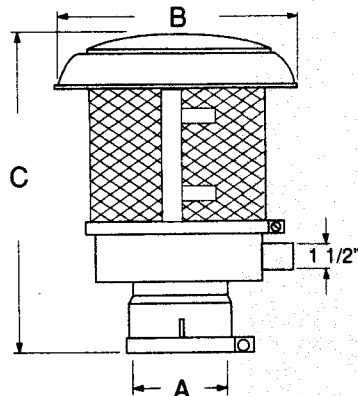

# PRECLEANER with Rain Cap

Includes: Mounting Clamp, Hose Clamp and 5' Flex Tube

# PRECLEANER with Chaff Screen

Includes: Mounting Clamp, Hose Clamp and 5' Flex Tube

PART NUMBER	A	B	C
PC 1900	1-1/2"	5"	8"
PC 2000	2"	5"	8"
PC 2005	2-1/8"	5"	8"
PC 2010	2-1/4"	5"	8"
PC 2020	2-1/2"	5"	8"
PC 2030	2-3/4"	6"	10"
PC 2030-1	2-3/4"	6"	10"
PC 2040	3"	6"	10"
PC 2040-1	3"	6"	8-1/4"
PC 2050	3-3/4"	7"	12-1/4"
PC 2060	4"	7"	12-1/4"
PC 2060-4	4"	7"	10-1/4"
PC 2070	4-1/2"	7-1/2"	13-1/2"
PC 2070-3	4-1/2"	7-1/2"	10-1/4"
PC 2080	5"	7-1/2"	13-1/2"
PC 2080-2	5"	7-1/2"	15-3/4" sp
PC 2085	5-1/2"	9"	18-3/4"
PC 2090	6"	9"	14-3/4"
PC 2095	7"	9-1/2"	14-3/4"

PART NUMBER	A	B	C
PC 2000A	2"	8-1/2"	10"
PC 2005A	2-1/8"	8-1/2"	10"
PC 2010A	2-1/4"	8-1/2"	10"
PC 2020A	2-1/2"	8-1/2"	10"
PC 2030A	2-3/4"	10"	12-1/2"
PC 2040A	3"	10"	12-1/2"
PC 2050A	3-3/4"	12"	16"
PC 2060A	4"	12"	16"
PC 2070A	4-1/2"	12"	17"
PC 2080A	5"	12"	17"
PC 2085A	5-1/2"	12-1/2"	23-1/4"
PC 2090A	6"	12-1/2"	19-1/4"
PC 2095A	7"	14"	19-1/4"

PART NUMBER	A	B	C
PC 2000B	2"	10"	10"
PC 2005B	2-1/8"	10"	10"
PC 2010B	2-1/4"	10"	10"
PC 2020B	2-1/2"	10"	10"
PC 2030B	2-3/4"	12"	14-1/2"
PC 2040B	3"	12"	14-1/2"
PC 2050B	3-3/4"	12"	15-1/2"
PC 2060B	4"	12"	15-1/2"
PC 2070B	4-1/2"	12"	16-1/2"
PC 2080B	5"	12"	16-1/2"
PC 2085B	5-1/2"	14"	23-1/2"
PC 2090B	6"	14"	19-1/4"
PC 2095B	7"	14"	19-1/4"