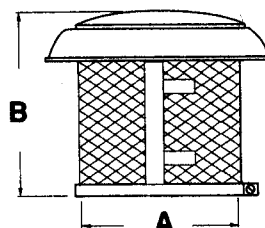

Chaff Screen Cap

PART NO.	A	B	STYLE	REPLACEMENT SCREEN PART NO.	SCREEN SIZE	FITS PRECLEANER
RC 3000	5"	3"	Regular	N/A	N/A	2000, 2005, 2010, 2020
RC 3000-1	5"	6-1/2"	Chaff Screen	RC 1211	4" x 26"	2000, 2005, 2010, 2020
RC 3100	6"	3-1/2"	Regular	N/A	N/A	2030, 2040
RC 3100-1	6"	10-1/4"	Chaff Screen	RC 1208	7-1/2" x 36"	2030, 2040
RC 3300	7"	4-1/2"	Regular	N/A	N/A	2050, 2060
RC 3300-1	7"	11-1/2"	Chaff Screen	RC 1207	8-1/2" x 36"	2050, 2060
RC 3400	7-1/2"	5"	Regular	N/A	N/A	2070, 2080
RC 3400-1	7-1/2"	12-1/2"	Chaff Screen	RC 1209	9-1/2" x 36"	2070, 2080
RC 3600	9"	5"	Regular	N/A	N/A	2085, 2090
RC 3600-1	9"	14-1/2"	Chaff Screen	RC 1210	11-3/8" x 39"	2085, 2090
RC 3700	9-1/2"	5"	Regular	N/A	N/A	2095
RC 3700-1	9-1/2"	14-1/2"	Chaff Screen	RC 1210	11-3/8" x 39"	2095